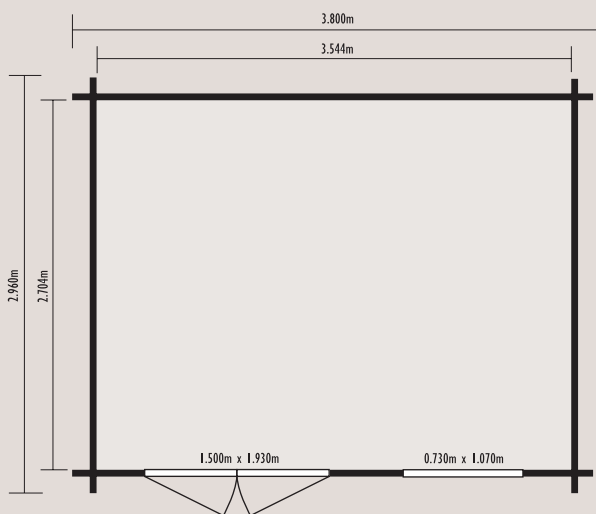

mokki

| Dimensions | Internal | External (excl. overhangs) |
|--------------|--------------------|----------------------------|
| Width | 3.544m | 3.800m |
| Depth | 2.704m | 2.960m |
| Ridge Height | - | 2.570m |
| Area | 9.58m ² | 11.25m ² |

STANDARD FEATURES

- 28mm Log thickness
- Square roof shingle tiles
- Standard tilt and turn windows
- Perspex glazing

OPTIONAL EXTRAS (SEE PAGES 32-33)

- Extension kit
- Underfloor heating kit
- Flooring pack
- Guttering kit
- Security
- Wood stain & protector
- Sauna A, B, C